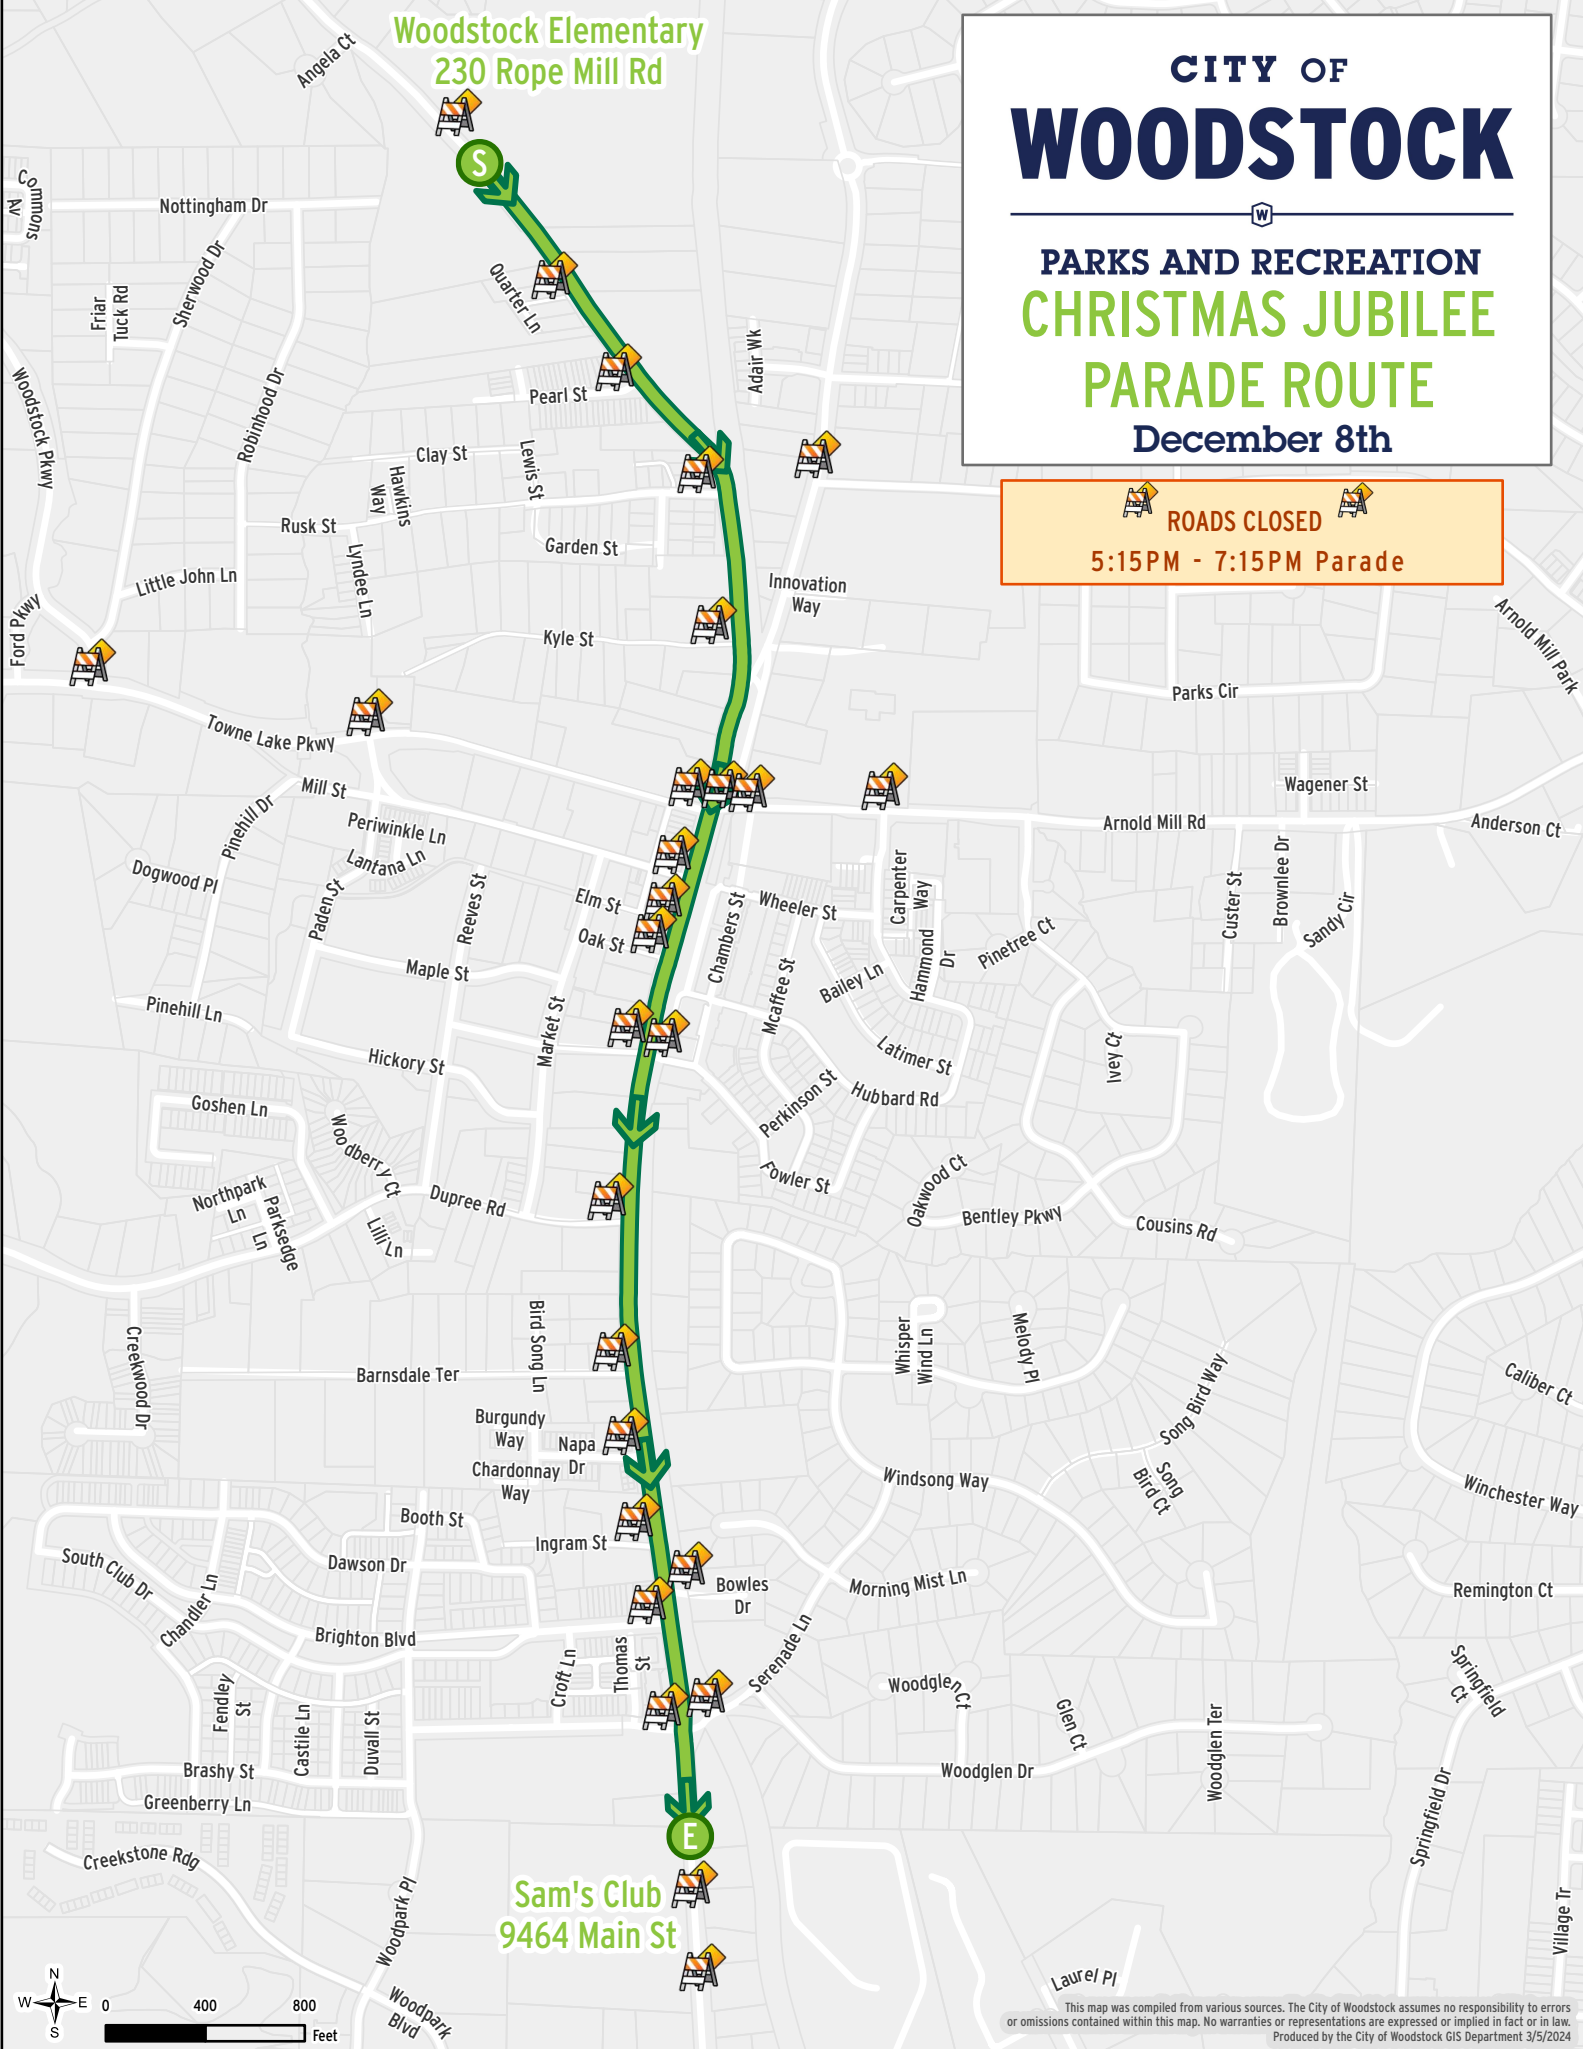

CITY OF WOODSTOCK

PARKS AND RECREATION CHRISTMAS JUBILEE PARADE ROUTE December 8th

 **ROADS CLOSED** 
5:15PM - 7:15PM Parade

Woodstock Elementary
230 Rope Mill Rd

Sam's Club
9464 Main St

This map was compiled from various sources. The City of Woodstock assumes no responsibility to errors or omissions contained within this map. No warranties or representations are expressed or implied in fact or in law. Produced by the City of Woodstock GIS Department 3/5/2024