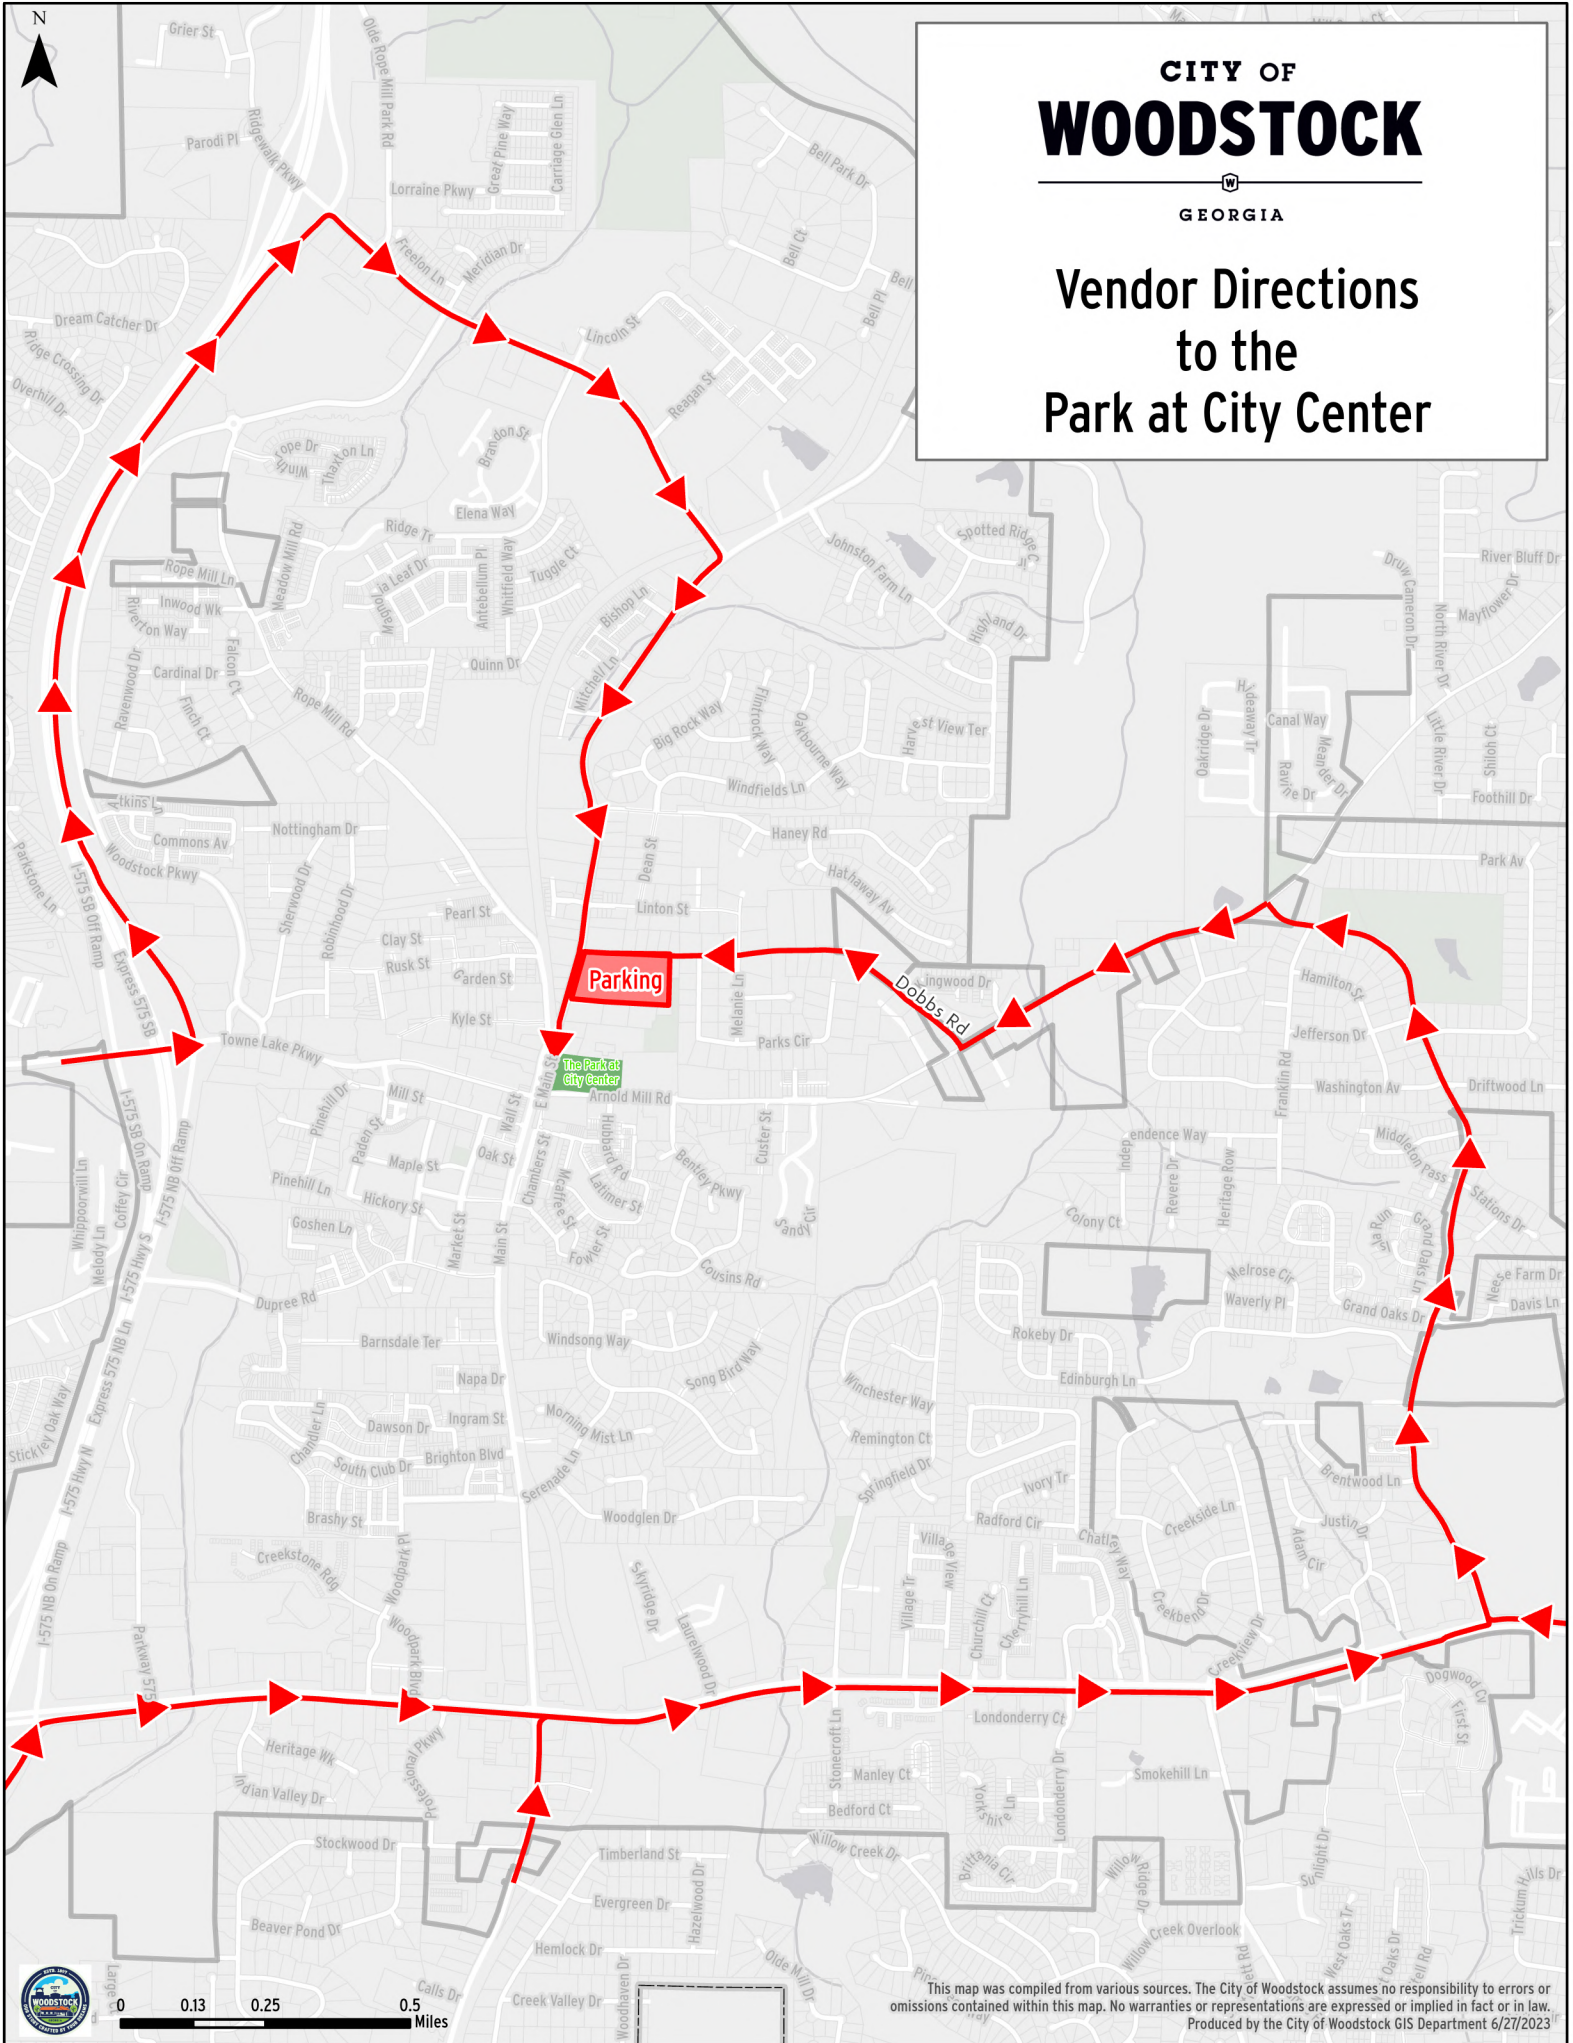

CITY OF WOODSTOCK

GEORGIA

Vendor Directions to the Park at City Center

Parking

The Park at
City Center

This map was compiled from various sources. The City of Woodstock assumes no responsibility to errors or omissions contained within this map. No warranties or representations are expressed or implied in fact or in law. Produced by the City of Woodstock GIS Department 6/27/2023